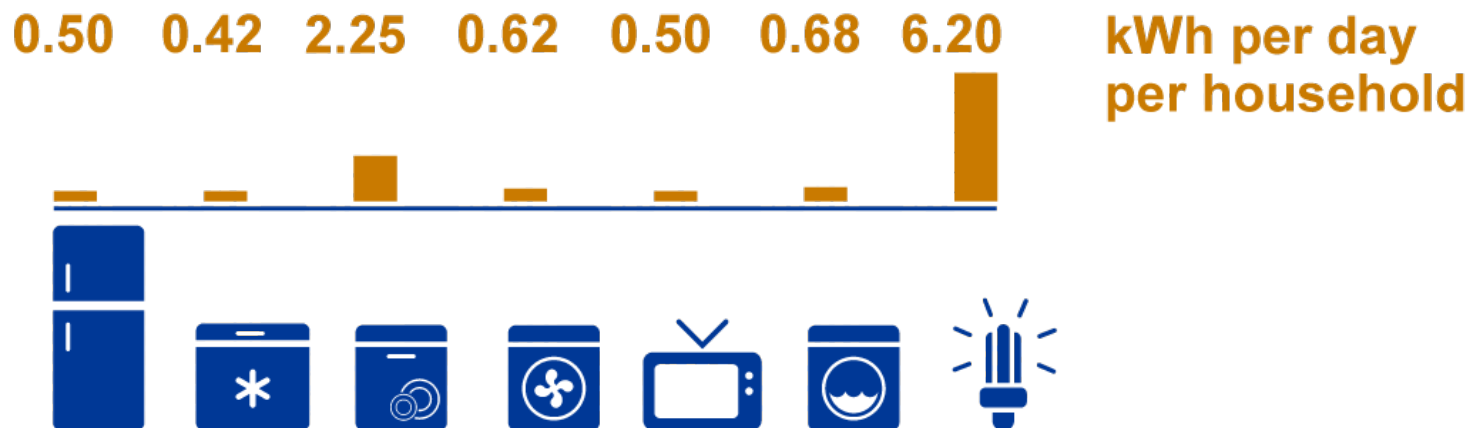

Average daily household use

							Power rating kW
0.25	0.11	2.50	3.30	0.20	3.00	1.24	
2.0	4.0	0.9	0.2	2.5	0.2	5.0	Daily use (h)

Average daily household power consumption

Average daily household power consumption