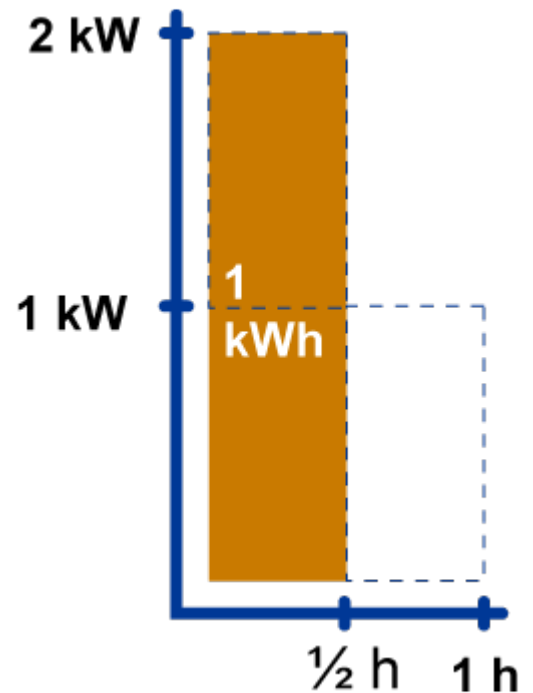

=

it also uses a
total of 1 kWh of
energy