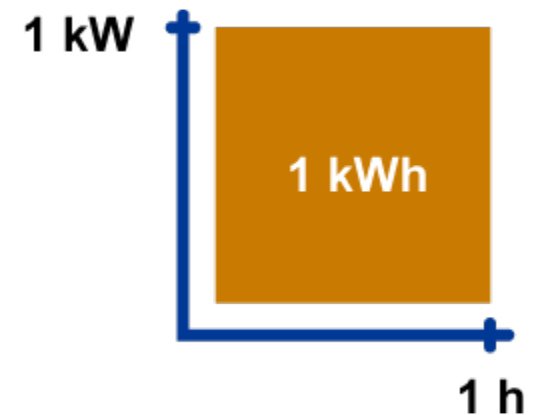

1 kWh

ONE KILOWATT HOUR

Like a metre is a measurement of length,
a **kilowatt hour** is a measurement of **energy**

It measures or describes the amount of
power used in a certain amount of time

All appliances carry a power rating that indicates the amount of power they use

This appliance has a power rating of **1 000 W**

1 000 W is the same as **1kW** (one kilowatt)

If I run a
1 kWh appliance*

for 1 hour

it uses a total
of 1 kWh of
energy

x

=

1 kW

x

1 h

=

1 kWh

If I run a
2 kWh appliance*

x

for half
an hour

=