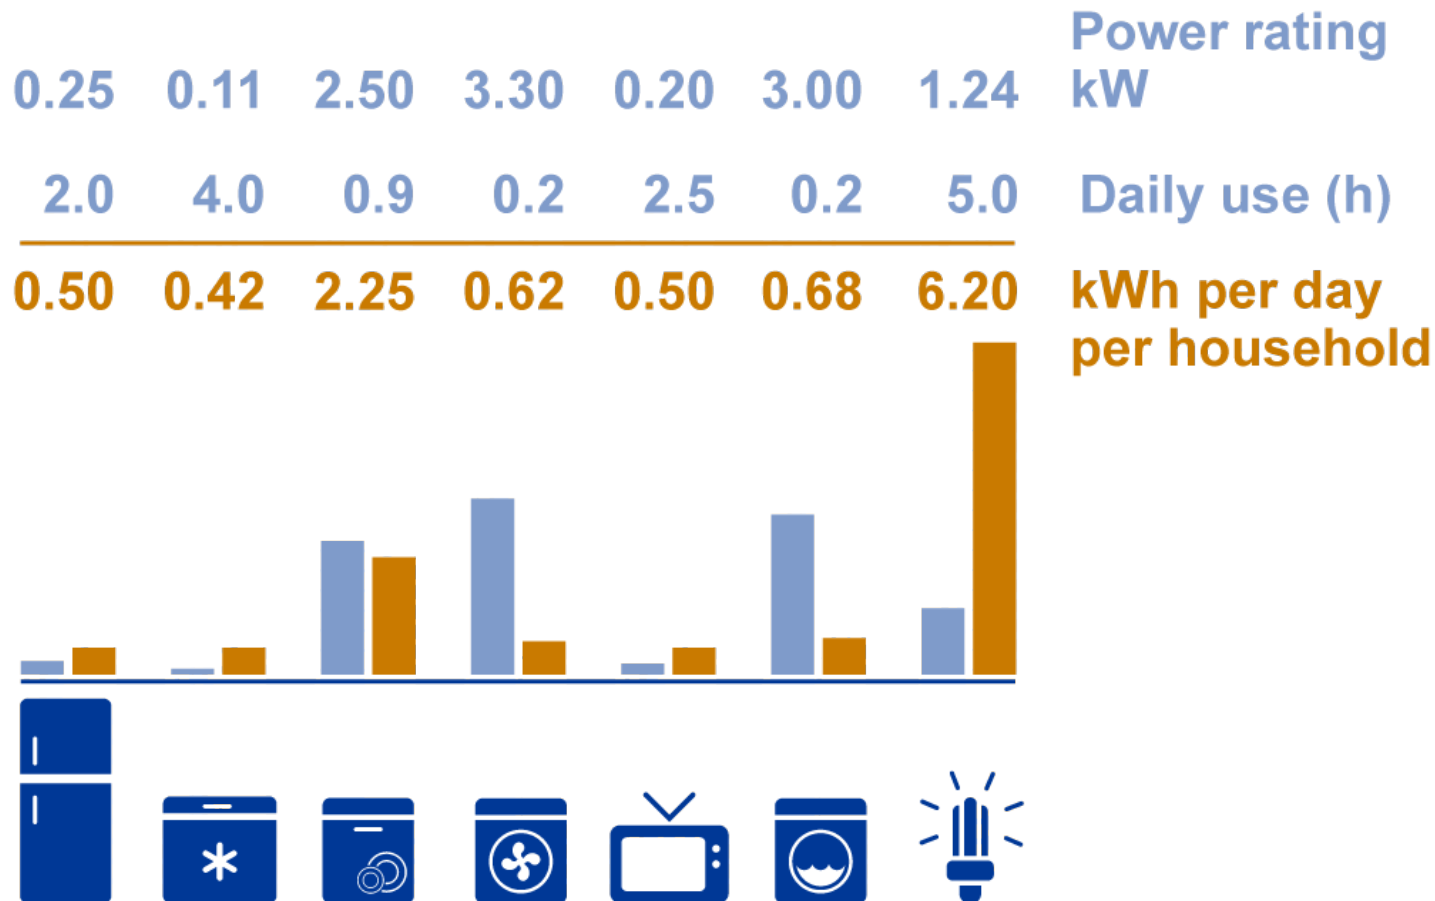

So, on average, a tumbledryer and a television's average total energy use per day is about the same

$$3.3 \text{ kW} \times 0.2 \text{ h} = 0.66 \text{ kWh}$$

$$0.2 \text{ kW} \times 4 \text{ h} = 0.60 \text{ kWh}$$

Average appliance power consumption ratings

							Power rating kW
0.25	0.11	2.50	3.30	0.20	3.00	1.24	
250	105	2 500	3 300	200	3 000	1 240	Watt

Average appliance power consumption ratings

							Power rating kW
0.25	0.11	2.50	3.30	0.20	3.00	1.24	
250	105	2 500	3 300	200	3 000	1 240	Watt

Average daily household use

							Power rating kW
0.25	0.11	2.50	3.30	0.20	3.00	1.24	
2.0	4.0	0.9	0.2	2.5	0.2	5.0	Daily use (h)

Average daily household power consumption

Average daily household power consumption