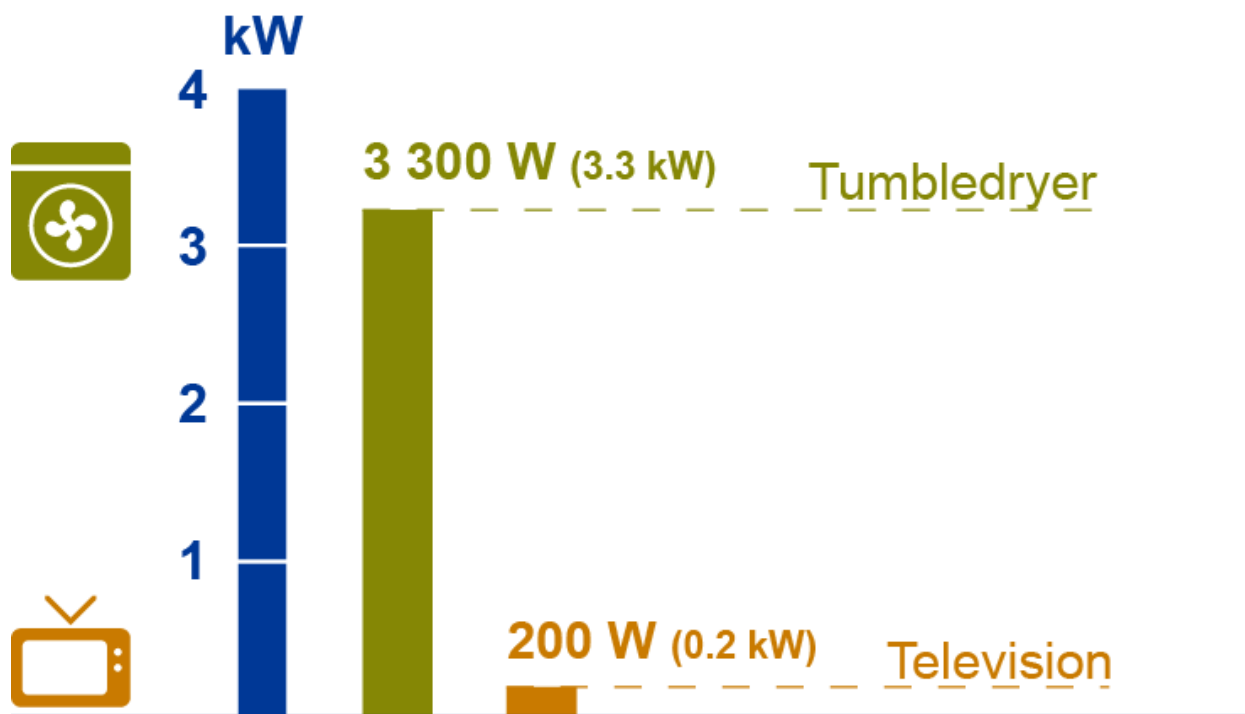

A tumbledryer uses much more power than a television