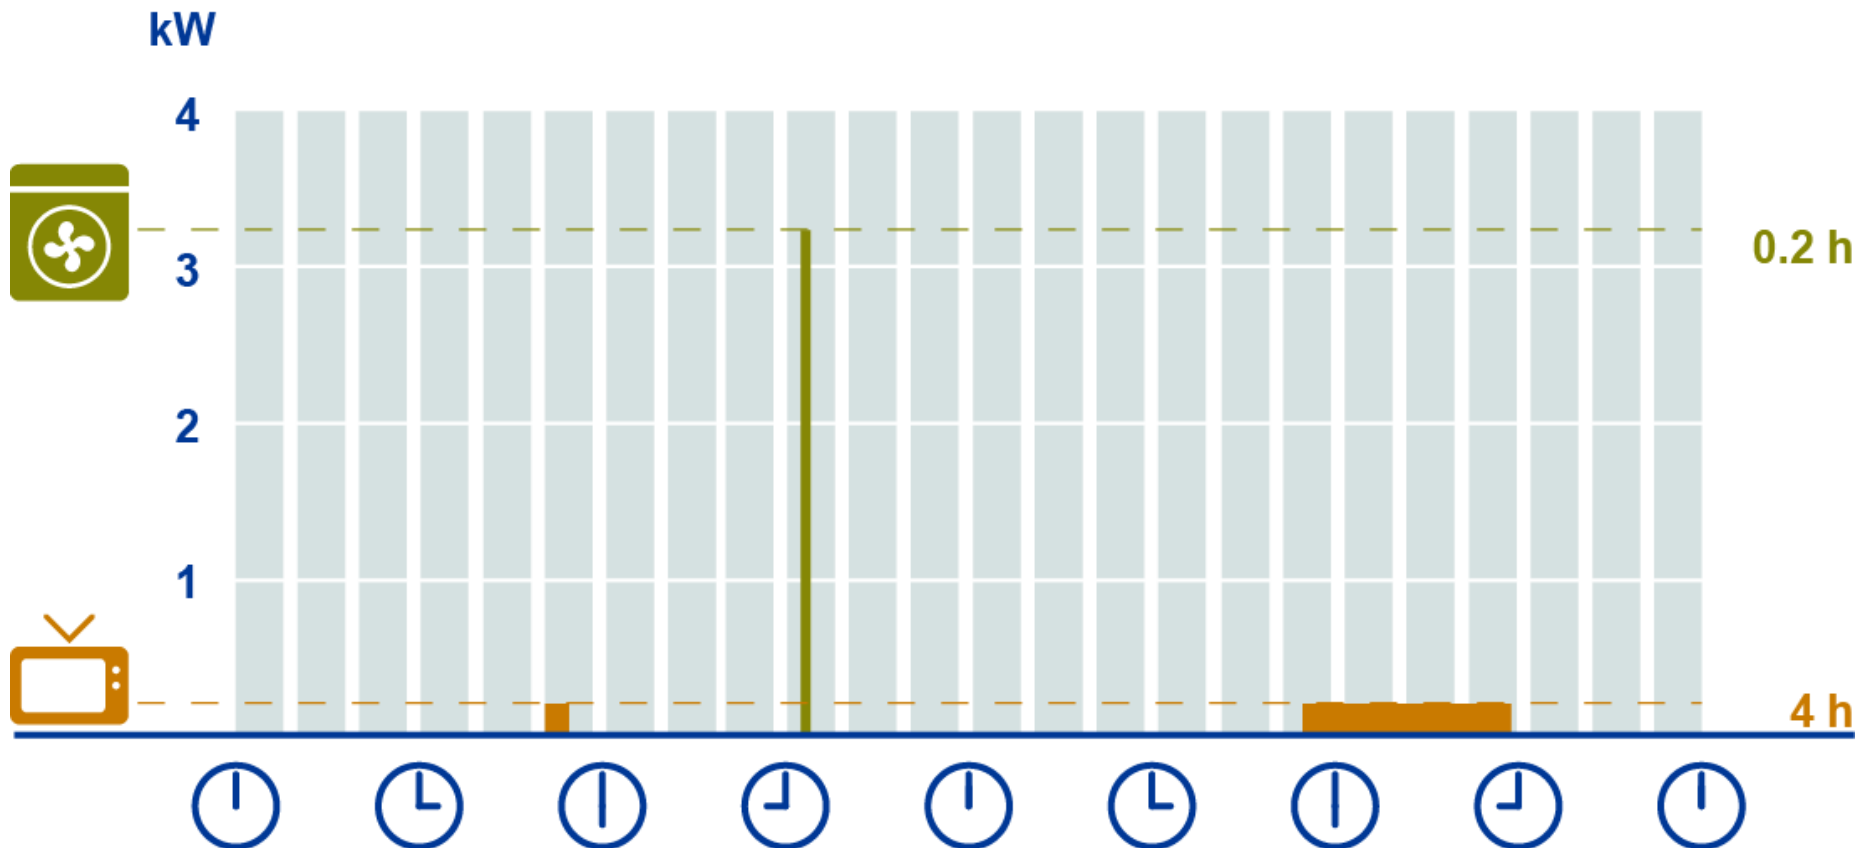

ONE KILOWATT HOUR
WILL GET YOU ABOUT

16 meals
microwaved

4 hours* of
refrigeration

24 slices
toasted

1½ laundry loads
washed

8 rooms
vacuumed

1 cake
baked

5 shirts
ironed

So, on average, a tumbledryer and a television's average total energy use per day is about the same

$$3.3 \text{ kW} \times 0.2 \text{ h} = 0.66 \text{ kWh}$$

$$0.2 \text{ kW} \times 4 \text{ h} = 0.60 \text{ kWh}$$