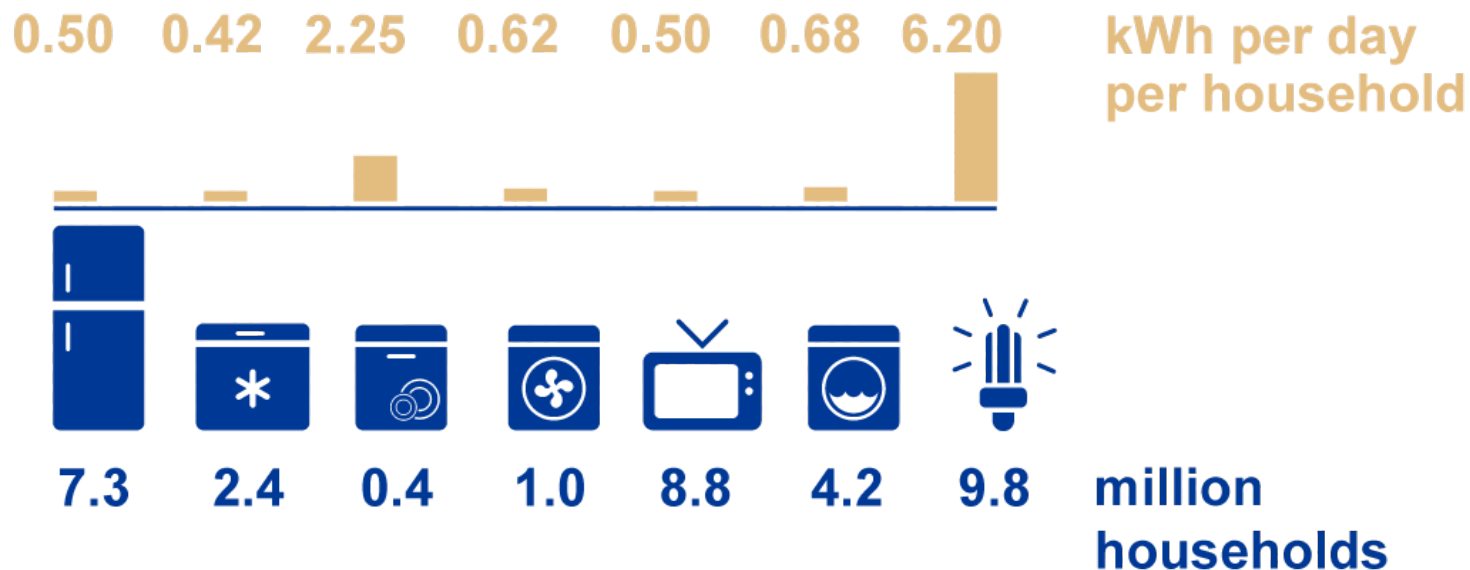

How many households in SA have them?

*All values rounded off