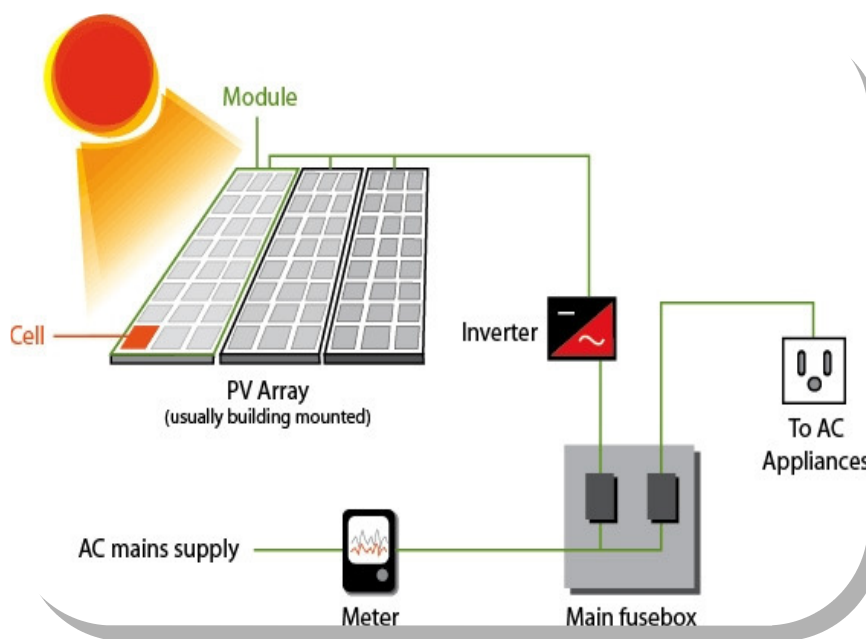

R.M.V. Engineered Products

for the lowest prices in the country www.rolandvere.com

YOUR OWN 125W /hr SOLAR OFF-GIRD POWER STATION

From as little as—R 23,224.00 excl. VAT. Environmentally efficient solar panels are our business, so you can be confident that we really know what we are doing. We are a company on the move, ever growing and expanding. By working with us, our customers join in a partnership with a family of factories who bring traditional values of service and quality into a technological combination. If you have any questions or would like more information, please feel free to contact us.